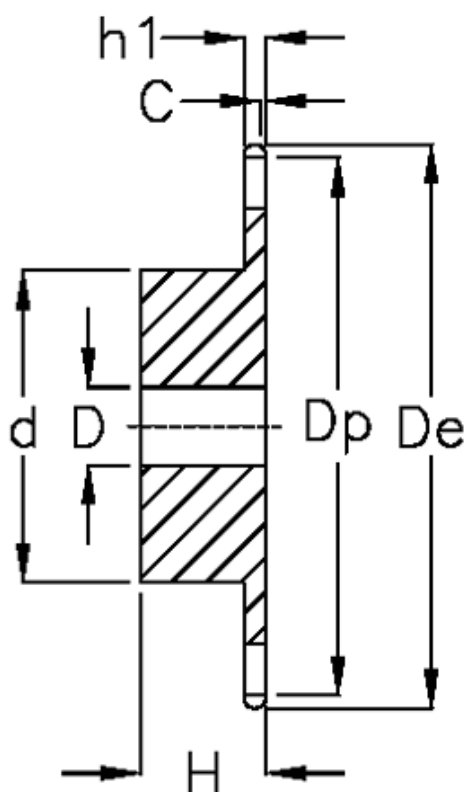

Data Sheet

Article number: 616011009016

Description: Sprocket 20 B-1 Z=16 simplex
predrilled

Measures

C = 3.5

d = 120

D = 25±0,5

De = 177.9

Dp = 162.75

For chain size = 1 1/4" x 3/4"

For chain type = 20 B-1

H = 50

h1 = 18.5

Number of teeth = 16